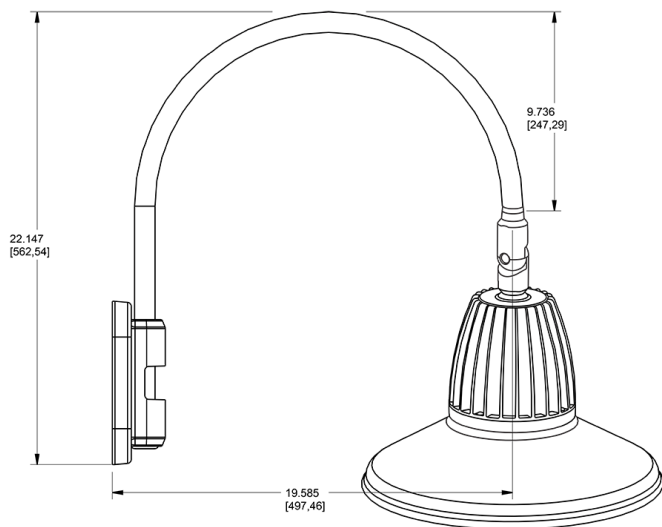

Technical Specifications

Compliance

UL Listed:

Suitable for wet locations. Suitable for mounting within 4ft (1.2m) of the ground.

IESNA LM-79 & lm-80 Testing:

RAB LED luminaires and LED components have been tested by an independent laboratory in accordance with IESNA lm-79 and lm-80

Dimensions

Features

- Adjustable 45° swivel joint
- Superior heat sink
- Die-cast aluminum housing
- 5-Year, No-Compromise Warranty

Ordering Matrix

Family	Wattage	Color Temp	Reflector	Shade	ShadeSize	Finish
GN5LED	26	N		ST		W
	13 = 13W 26 = 26W	Y = 3000K Warm N = 4000K Neutral	Blank = Flood R = Rectangular S = Spot	ST = Straight Shade	11 = 11" Blank = 15"	B = Black W = White A = Bronze S = Silver G = Hunter Green YL = Yellow LB = Light Blue BL = Royal Blue BWN = Brown I = Ivory R = Red