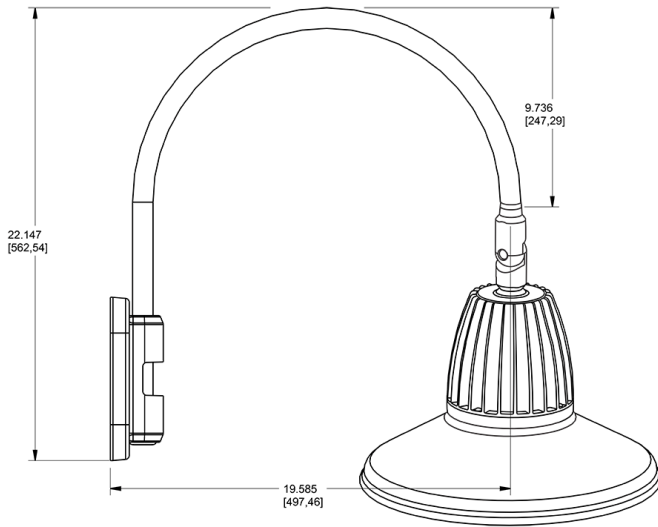

Dimensions

Features

- Adjustable 45° swivel joint
- Superior heat sink
- Die-cast aluminum housing
- 5-Year, No-Compromise Warranty

Ordering Matrix

Family	Wattage	Color Temp	Reflector	Shade	ShadeSize	Finish
GN5LED	26	N		ST	11	W
	13 = 13W 26 = 26W	Y = 3000K Warm N = 4000K Neutral	Blank = Flood R = Rectangular S = Spot	ST = Straight Shade	11 = 11" Blank = 15"	B = Black W = White A = Bronze S = Silver G = Hunter Green YL = Yellow LB = Light Blue BL = Royal Blue BWN = Brown I = Ivory R = Red