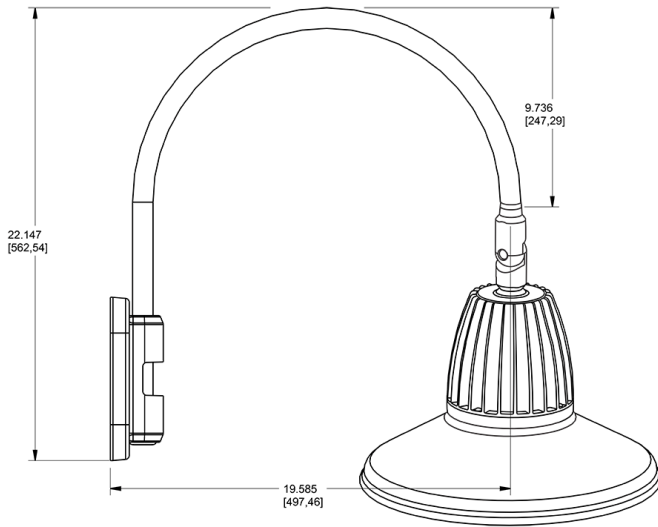

Technical Specifications

Compliance

UL Listed:

Suitable for wet locations. Suitable for mounting within 4ft (1.2m) of the ground.

IESNA LM-79 & lm-80 Testing:

RAB LED luminaires and LED components have been tested by an independent laboratory in accordance with IESNA lm-79 and lm-80

Dimensions

Features

- Adjustable 45° swivel joint
- Superior heat sink
- Die-cast aluminum housing
- 5-Year, No-Compromise Warranty

Ordering Matrix

Family	Wattage	Color Temp	Reflector	Shade	ShadeSize	Finish
GN5LED	26	N		ST	11	I
	13 = 13W 26 = 26W	Y = 3000K Warm N = 4000K Neutral	Blank = Flood R = Rectangular S = Spot	ST = Straight Shade	11 = 11" Blank = 15"	B = Black W = White A = Bronze S = Silver G = Hunter Green YL = Yellow LB = Light Blue BL = Royal Blue BWN = Brown I = Ivory R = Red