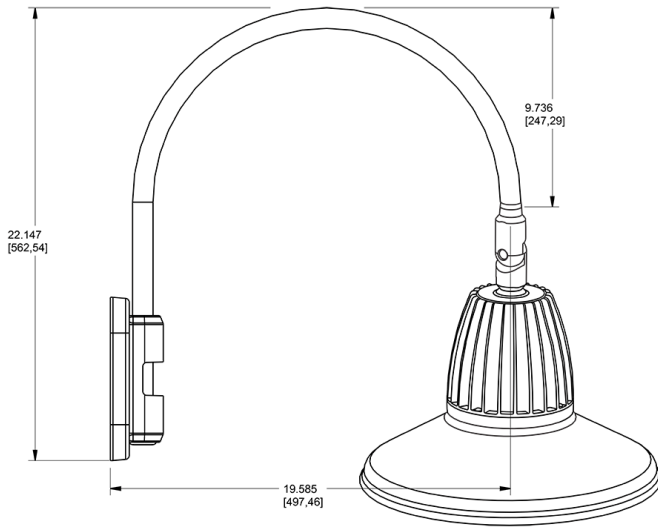

Dimensions

Features

- Adjustable 45° swivel joint
- Superior heat sink
- Die-cast aluminum housing
- 5-Year, No-Compromise Warranty

Ordering Matrix

Family	Wattage	Color Temp	Reflector	Shade	ShadeSize	Finish
GN5LED	26	N	S	ST		W
	13 = 13W 26 = 26W	Y = 3000K Warm N = 4000K Neutral	Blank = Flood R = Rectangular S = Spot	ST = Straight Shade	11 = 11" Blank = 15"	B = Black W = White A = Bronze S = Silver G = Hunter Green YL = Yellow LB = Light Blue BL = Royal Blue BWN = Brown I = Ivory R = Red