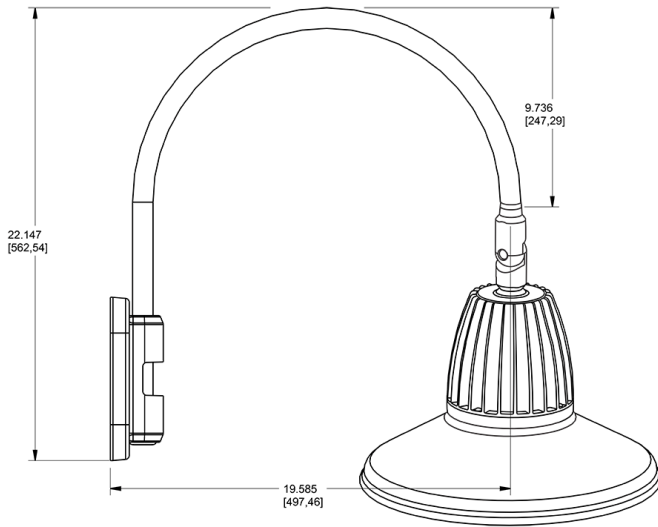

Technical Specifications

Compliance

UL Listed:

Suitable for wet locations. Suitable for mounting within 4ft (1.2m) of the ground.

IESNA LM-79 & lm-80 Testing:

RAB LED luminaires and LED components have been tested by an independent laboratory in accordance with IESNA lm-79 and lm-80

Dimensions

Features

- Adjustable 45° swivel joint
- Superior heat sink
- Die-cast aluminum housing
- 5-Year, No-Compromise Warranty

Ordering Matrix

Family	Wattage	Color Temp	Reflector	Shade	ShadeSize	Finish
GN5LED	26	N	S	ST		BL
	13 = 13W 26 = 26W	Y = 3000K Warm N = 4000K Neutral	Blank = Flood R = Rectangular S = Spot	ST = Straight Shade	11 = 11" Blank = 15"	B = Black W = White A = Bronze S = Silver G = Hunter Green YL = Yellow LB = Light Blue BL = Royal Blue BWN = Brown I = Ivory R = Red