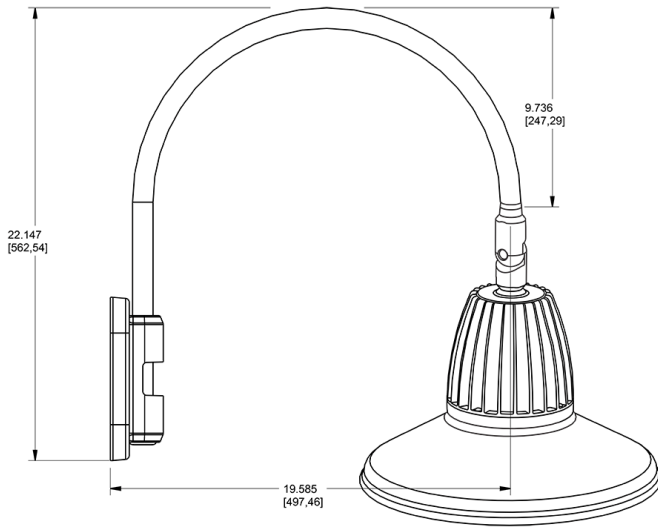

Dimensions

Features

- Adjustable 45° swivel joint
- Superior heat sink
- Die-cast aluminum housing
- 5-Year, No-Compromise Warranty

Ordering Matrix

Family	Wattage	Color Temp	Reflector	Shade	ShadeSize	Finish
GN5LED	26	N	S	ST	11	YL
	13 = 13W 26 = 26W	Y = 3000K Warm N = 4000K Neutral	Blank = Flood R = Rectangular S = Spot	ST = Straight Shade	11 = 11" Blank = 15"	B = Black W = White A = Bronze S = Silver G = Hunter Green YL = Yellow LB = Light Blue BL = Royal Blue BWN = Brown I = Ivory R = Red