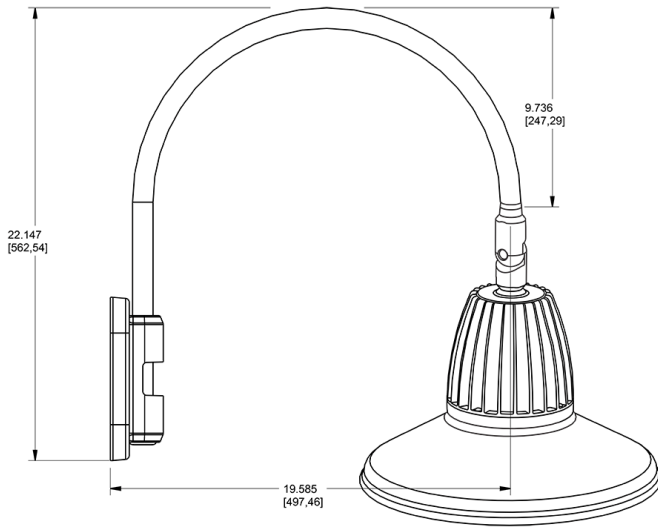

Dimensions

Features

- Adjustable 45° swivel joint
- Superior heat sink
- Die-cast aluminum housing
- 5-Year, No-Compromise Warranty

Ordering Matrix

Family	Wattage	Color Temp	Reflector	Shade	ShadeSize	Finish
GN5LED	26	N	S	ST	11	S
	13 = 13W 26 = 26W	Y = 3000K Warm N = 4000K Neutral	Blank = Flood R = Rectangular S = Spot	ST = Straight Shade	11 = 11" Blank = 15"	B = Black W = White A = Bronze S = Silver G = Hunter Green YL = Yellow LB = Light Blue BL = Royal Blue BWN = Brown I = Ivory R = Red