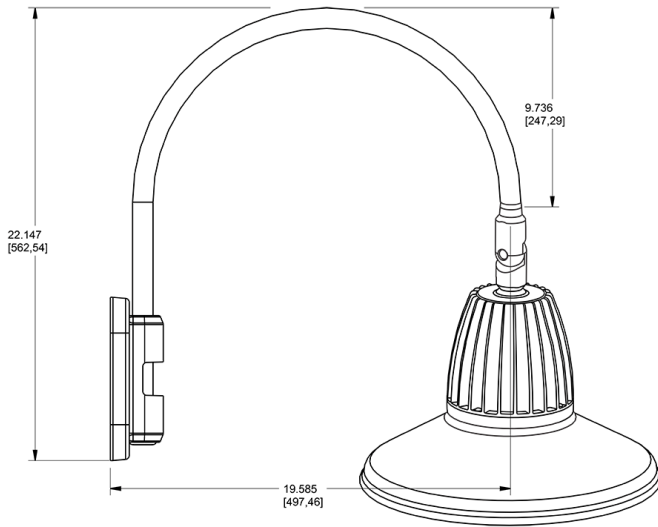

Technical Specifications

Compliance

UL Listed:

Suitable for wet locations. Suitable for mounting within 4ft (1.2m) of the ground.

IESNA LM-79 & lm-80 Testing:

RAB LED luminaires and LED components have been tested by an independent laboratory in accordance with IESNA lm-79 and lm-80

Dimensions

Features

- Adjustable 45° swivel joint
- Superior heat sink
- Die-cast aluminum housing
- 5-Year, No-Compromise Warranty

Ordering Matrix

Family	Wattage	Color Temp	Reflector	Shade	ShadeSize	Finish
GN5LED	26	N	S	ST	11	G
	13 = 13W 26 = 26W	Y = 3000K Warm N = 4000K Neutral	Blank = Flood R = Rectangular S = Spot	ST = Straight Shade	11 = 11" Blank = 15"	B = Black W = White A = Bronze S = Silver G = Hunter Green YL = Yellow LB = Light Blue BL = Royal Blue BWN = Brown I = Ivory R = Red