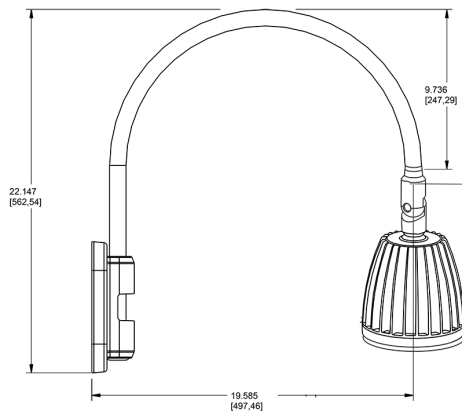

Dimensions

Features

- Adjustable 45° swivel joint
- Superior heat sink
- Die-cast aluminum housing
- 5-Year, No-Compromise Warranty

Ordering Matrix

Family	Wattage	Color Temp	Reflector	Shade	ShadeSize	Finish
GN5LED	26	N	S			I
	13 = 13W 26 = 26W	Y = 3000K Warm N = 4000K Neutral	Blank = Flood R = Rectangular S = Spot	Blank = No Shade	Blank = No Shade Size	B = Black W = White A = Bronze S = Silver G = Hunter Green YL = Yellow LB = Light Blue BL = Royal Blue BWN = Brown I = Ivory R = Red