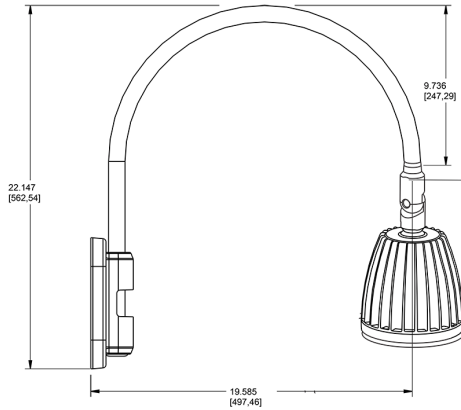

Technical Specifications

Compliance

UL Listed:

Suitable for wet locations. Suitable for mounting within 4ft (1.2m) of the ground.

IESNA LM-79 & lm-80 Testing:

RAB LED luminaires and LED components have been tested by an independent laboratory in accordance with IESNA lm-79 and lm-80

Lead Time:

12 - 14 weeks standard shipping.

Technical Specifications (continued)

Buy American Act Compliance:

RAB values USA manufacturing! Upon request, RAB may be able to manufacture this product to be compliant with the Buy American Act (BAA). Please contact customer service to request a quote for the product to be made BAA compliant.

Dimensions

Features

- Adjustable 45° swivel joint
- Superior heat sink
- Die-cast aluminum housing
- 5-Year, No-Compromise Warranty

Ordering Matrix

Family	Wattage	Color Temp	Reflector	Shade	ShadeSize	Finish
GN5LED	26	N	S			BWN
	13 = 13W 26 = 26W	Y = 3000K Warm N = 4000K Neutral	Blank = Flood R = Rectangular S = Spot	Blank = No Shade	Blank = No Shade Size	B = Black W = White A = Bronze S = Silver G = Hunter Green YL = Yellow LB = Light Blue BL = Royal Blue BWN = Brown I = Ivory R = Red