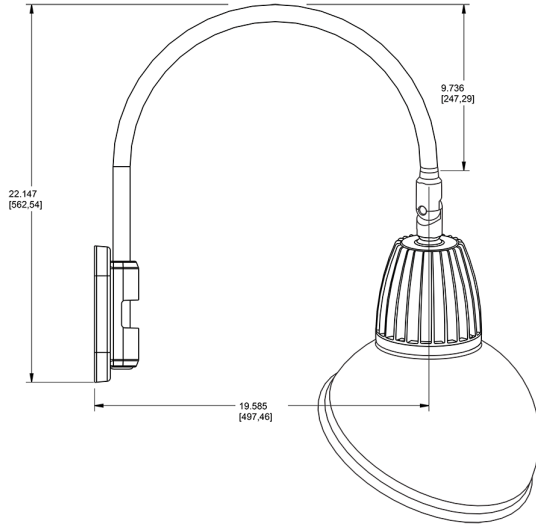

Dimensions

Features

- Adjustable 45° swivel joint
- Superior heat sink
- Die-cast aluminum housing
- 5-Year, No-Compromise Warranty

Ordering Matrix

Family	Wattage	Color Temp	Reflector	Shade	ShadeSize	Finish
GN5LED	26	N	S	AD		S
	13 = 13W 26 = 26W	Y = 3000K Warm N = 4000K Neutral	Blank = Flood R = Rectangular S = Spot	AD = Angled Dome	11 = 11" Blank = 15"	B = Black W = White A = Bronze S = Silver G = Hunter Green YL = Yellow LB = Light Blue BL = Royal Blue BWN = Brown I = Ivory R = Red