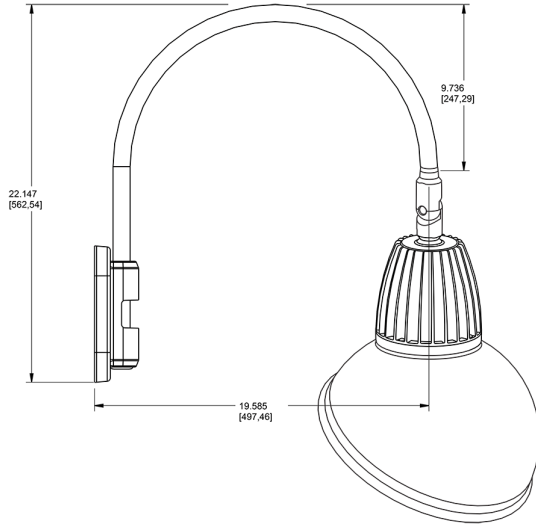

Dimensions

Features

- Adjustable 45° swivel joint
- Superior heat sink
- Die-cast aluminum housing
- 5-Year, No-Compromise Warranty

Ordering Matrix

Family	Wattage	Color Temp	Reflector	Shade	ShadeSize	Finish
GN5LED	26	N	S	AD		R
	13 = 13W 26 = 26W	Y = 3000K Warm N = 4000K Neutral	Blank = Flood R = Rectangular S = Spot	AD = Angled Dome	11 = 11" Blank = 15"	B = Black W = White A = Bronze S = Silver G = Hunter Green YL = Yellow LB = Light Blue BL = Royal Blue BWN = Brown I = Ivory R = Red