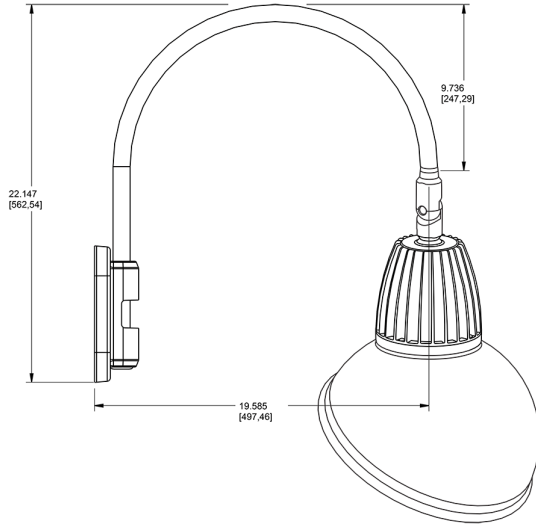

Technical Specifications

Compliance

UL Listed:

Suitable for wet locations. Suitable for mounting within 4ft (1.2m) of the ground.

IESNA LM-79 & lm-80 Testing:

RAB LED luminaires and LED components have been tested by an independent laboratory in accordance with IESNA lm-79 and lm-80

Dimensions

Features

- Adjustable 45° swivel joint
- Superior heat sink
- Die-cast aluminum housing
- 5-Year, No-Compromise Warranty

Ordering Matrix

Family	Wattage	Color Temp	Reflector	Shade	ShadeSize	Finish
GN5LED	26	N	S	AD		BWN
	13 = 13W 26 = 26W	Y = 3000K Warm N = 4000K Neutral	Blank = Flood R = Rectangular S = Spot	AD = Angled Dome	11 = 11" Blank = 15"	B = Black W = White A = Bronze S = Silver G = Hunter Green YL = Yellow LB = Light Blue BL = Royal Blue BWN = Brown I = Ivory R = Red