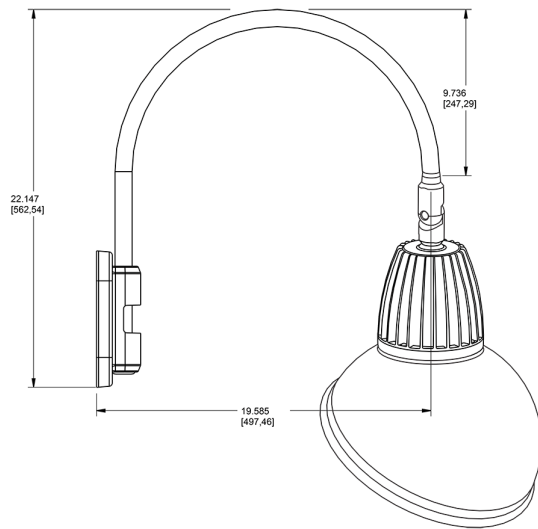

Technical Specifications

Compliance

UL Listed:

Suitable for wet locations. Suitable for mounting within 4ft (1.2m) of the ground.

IESNA LM-79 & lm-80 Testing:

RAB LED luminaires and LED components have been tested by an independent laboratory in accordance with IESNA lm-79 and lm-80

Dimensions

Features

- Adjustable 45° swivel joint
- Superior heat sink
- Die-cast aluminum housing
- 5-Year, No-Compromise Warranty

Ordering Matrix

Family	Wattage	Color Temp	Reflector	Shade	ShadeSize	Finish
GN5LED	26	N	S	AD	11	YL
	13 = 13W 26 = 26W	Y = 3000K Warm N = 4000K Neutral	Blank = Flood R = Rectangular S = Spot	AD = Angled Dome	11 = 11" Blank = 15"	B = Black W = White A = Bronze S = Silver G = Hunter Green YL = Yellow LB = Light Blue BL = Royal Blue BWN = Brown I = Ivory R = Red