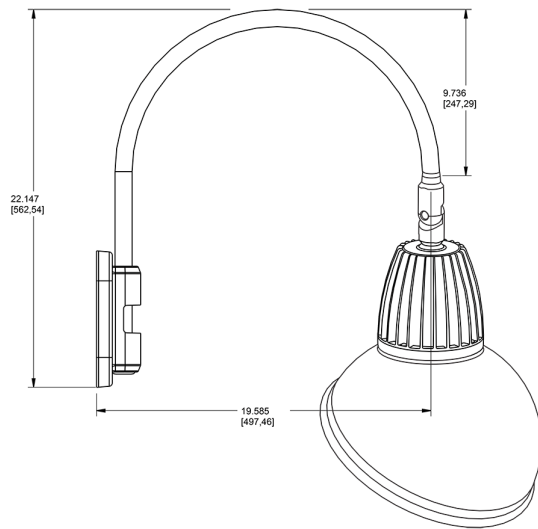

Dimensions

Features

- Adjustable 45° swivel joint
- Superior heat sink
- Die-cast aluminum housing
- 5-Year, No-Compromise Warranty

Ordering Matrix

Family	Wattage	Color Temp	Reflector	Shade	ShadeSize	Finish
GN5LED	26	N	S	AD	11	BL
	13 = 13W 26 = 26W	Y = 3000K Warm N = 4000K Neutral	Blank = Flood R = Rectangular S = Spot	AD = Angled Dome	11 = 11" Blank = 15"	B = Black W = White A = Bronze S = Silver G = Hunter Green YL = Yellow LB = Light Blue BL = Royal Blue BWN = Brown I = Ivory R = Red