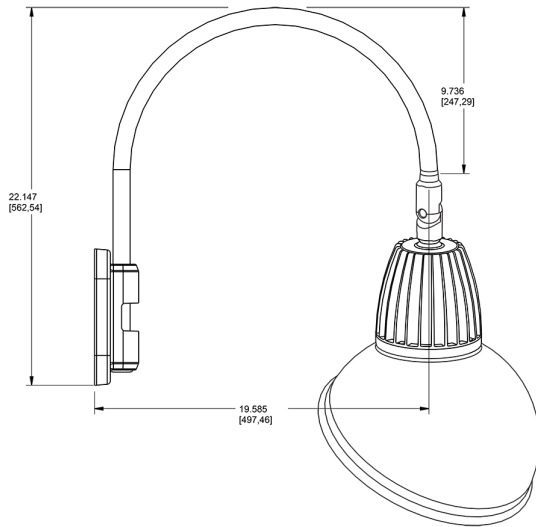

Dimensions

Features

- Adjustable 45° swivel joint
- Superior heat sink
- Die-cast aluminum housing
- 5-Year, No-Compromise Warranty

Ordering Matrix

Family	Wattage	Color Temp	Reflector	Shade	ShadeSize	Finish
GN5LED	26	N	S	AD	11	A
	13 = 13W 26 = 26W	Y = 3000K Warm N = 4000K Neutral	Blank = Flood R = Rectangular S = Spot	AD = Angled Dome	11 = 11" Blank = 15"	B = Black W = White A = Bronze S = Silver G = Hunter Green YL = Yellow LB = Light Blue BL = Royal Blue BWN = Brown I = Ivory R = Red