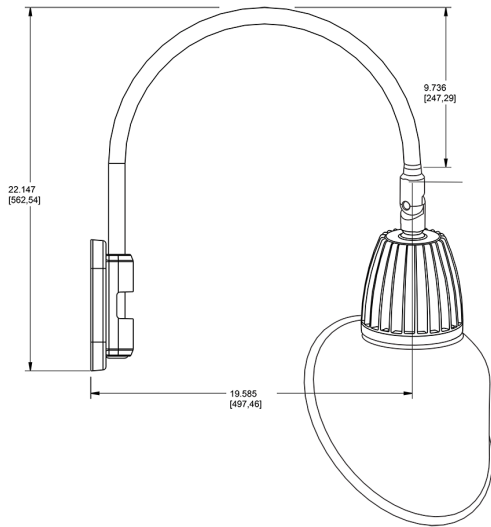

## Dimensions

## Features

- Adjustable 45° swivel joint
- Superior heat sink
- Die-cast aluminum housing
- 5-Year, No-Compromise Warranty