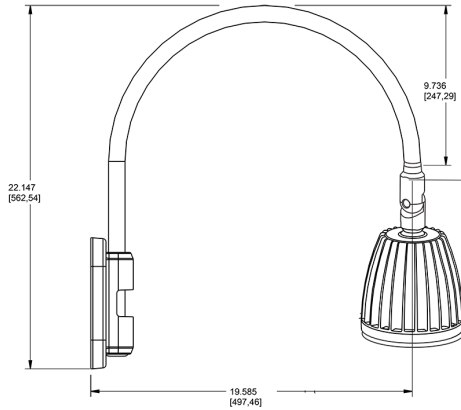

Technical Specifications

Compliance

UL Listed:

Suitable for wet locations. Suitable for mounting within 4ft (1.2m) of the ground.

IESNA LM-79 & lm-80 Testing:

RAB LED luminaires and LED components have been tested by an independent laboratory in accordance with IESNA lm-79 and lm-80

Lead Time:

12 - 14 weeks standard shipping.

Technical Specifications (continued)

Buy American Act Compliance:

RAB values USA manufacturing! Upon request, RAB may be able to manufacture this product to be compliant with the Buy American Act (BAA). Please contact customer service to request a quote for the product to be made BAA compliant.

Dimensions

Features

- Adjustable 45° swivel joint
- Superior heat sink
- Die-cast aluminum housing
- 5-Year, No-Compromise Warranty

Ordering Matrix

Family	Wattage	Color Temp	Reflector	Shade	ShadeSize	Finish
GN5LED	26	N	S			A
	13 = 13W 26 = 26W	Y = 3000K Warm N = 4000K Neutral	Blank = Flood R = Rectangular S = Spot	Blank = No Shade	Blank = No Shade Size	B = Black W = White A = Bronze S = Silver G = Hunter Green YL = Yellow LB = Light Blue BL = Royal Blue BWN = Brown I = Ivory R = Red