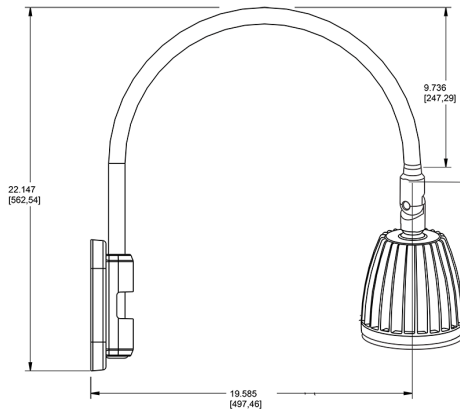

Dimensions

Features

- Adjustable 45° swivel joint
- Superior heat sink
- Die-cast aluminum housing
- 5-Year, No-Compromise Warranty

Ordering Matrix

Family	Wattage	Color Temp	Reflector	Shade	ShadeSize	Finish
GN5LED	26	N				S
	13 = 13W 26 = 26W	Y = 3000K Warm N = 4000K Neutral	Blank = Flood R = Rectangular S = Spot	Blank = No Shade	Blank = No Shade Size	B = Black W = White A = Bronze S = Silver G = Hunter Green YL = Yellow LB = Light Blue BL = Royal Blue BWN = Brown I = Ivory R = Red