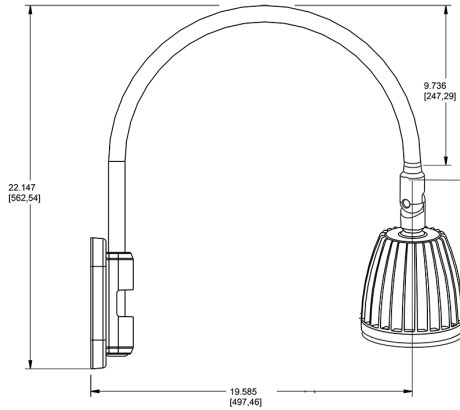

Technical Specifications

Compliance

UL Listed:

Suitable for wet locations. Suitable for mounting within 4ft (1.2m) of the ground.

IESNA LM-79 & lm-80 Testing:

RAB LED luminaires and LED components have been tested by an independent laboratory in accordance with IESNA lm-79 and lm-80

Lead Time:

12 - 14 weeks standard shipping.

Technical Specifications (continued)

Buy American Act Compliance:

RAB values USA manufacturing! Upon request, RAB may be able to manufacture this product to be compliant with the Buy American Act (BAA). Please contact customer service to request a quote for the product to be made BAA compliant.

Dimensions

Features

- Adjustable 45° swivel joint
- Superior heat sink
- Die-cast aluminum housing
- 5-Year, No-Compromise Warranty

Ordering Matrix

Family	Wattage	Color Temp	Reflector	Shade	ShadeSize	Finish
GN5LED	26	N	R			YL
	13 = 13W 26 = 26W	Y = 3000K Warm N = 4000K Neutral	Blank = Flood R = Rectangular S = Spot	Blank = No Shade	Blank = No Shade Size	B = Black W = White A = Bronze S = Silver G = Hunter Green YL = Yellow LB = Light Blue BL = Royal Blue BWN = Brown I = Ivory R = Red