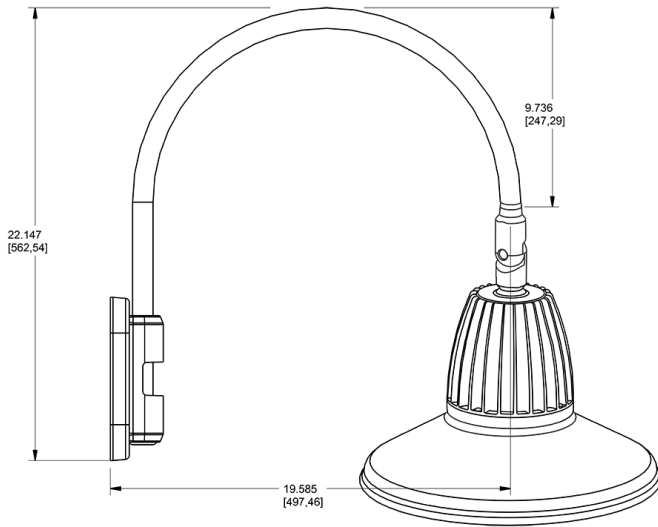

Dimensions

Features

- Adjustable 45° swivel joint
- Superior heat sink
- Die-cast aluminum housing
- 5-Year, No-Compromise Warranty

Ordering Matrix

Family	Wattage	Color Temp	Reflector	Shade	ShadeSize	Finish
GN5LED	26	N	R	ST		W
	13 = 13W 26 = 26W	Y = 3000K Warm N = 4000K Neutral	Blank = Flood R = Rectangular S = Spot	ST = Straight Shade	11 = 11" Blank = 15"	B = Black W = White A = Bronze S = Silver G = Hunter Green YL = Yellow LB = Light Blue BL = Royal Blue BWN = Brown I = Ivory R = Red