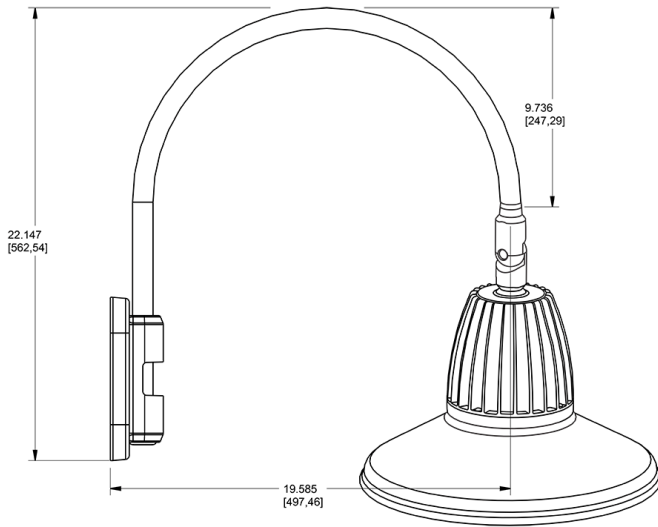

Dimensions

Features

- Adjustable 45° swivel joint
- Superior heat sink
- Die-cast aluminum housing
- 5-Year, No-Compromise Warranty

Ordering Matrix

Family	Wattage	Color Temp	Reflector	Shade	ShadeSize	Finish
GN5LED	26	N	R	ST		I
	13 = 13W 26 = 26W	Y = 3000K Warm N = 4000K Neutral	Blank = Flood R = Rectangular S = Spot	ST = Straight Shade	11 = 11" Blank = 15"	B = Black W = White A = Bronze S = Silver G = Hunter Green YL = Yellow LB = Light Blue BL = Royal Blue BWN = Brown I = Ivory R = Red