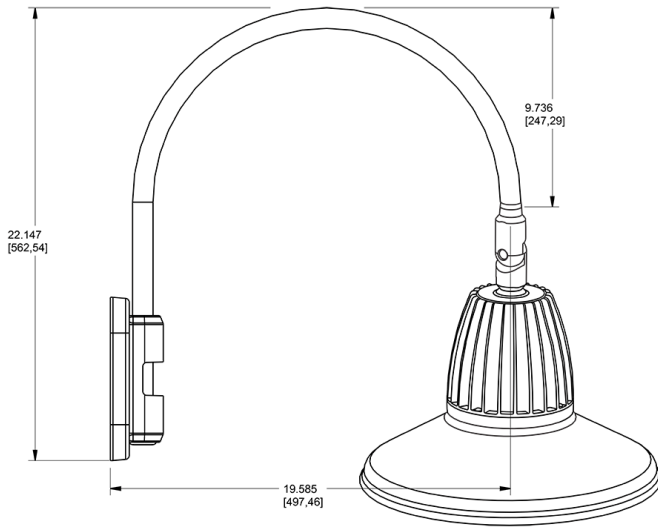

Dimensions

Features

- Adjustable 45° swivel joint
- Superior heat sink
- Die-cast aluminum housing
- 5-Year, No-Compromise Warranty

Ordering Matrix

Family	Wattage	Color Temp	Reflector	Shade	ShadeSize	Finish
GN5LED	26	N	R	ST		BWN
	13 = 13W 26 = 26W	Y = 3000K Warm N = 4000K Neutral	Blank = Flood R = Rectangular S = Spot	ST = Straight Shade	11 = 11" Blank = 15"	B = Black W = White A = Bronze S = Silver G = Hunter Green YL = Yellow LB = Light Blue BL = Royal Blue BWN = Brown I = Ivory R = Red