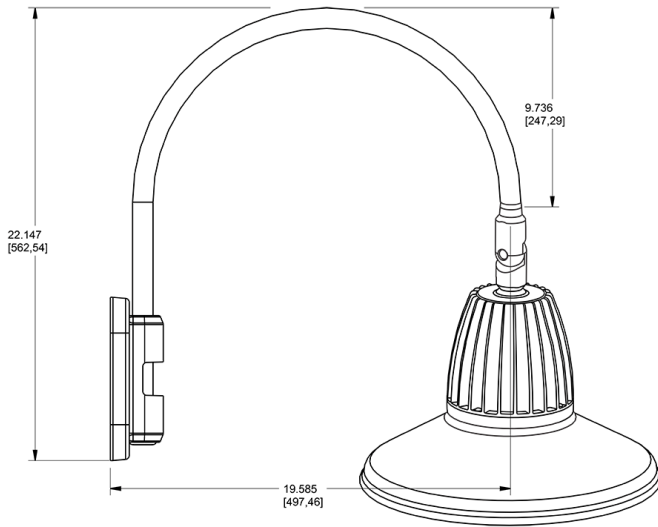

Technical Specifications

Compliance

UL Listed:

Suitable for wet locations. Suitable for mounting within 4ft (1.2m) of the ground.

IESNA LM-79 & lm-80 Testing:

RAB LED luminaires and LED components have been tested by an independent laboratory in accordance with IESNA lm-79 and lm-80

Dimensions

Features

- Adjustable 45° swivel joint
- Superior heat sink
- Die-cast aluminum housing
- 5-Year, No-Compromise Warranty

Ordering Matrix

Family	Wattage	Color Temp	Reflector	Shade	ShadeSize	Finish
GN5LED	26	N	R	ST	11	BL
	13 = 13W 26 = 26W	Y = 3000K Warm N = 4000K Neutral	Blank = Flood R = Rectangular S = Spot	ST = Straight Shade	11 = 11" Blank = 15"	B = Black W = White A = Bronze S = Silver G = Hunter Green YL = Yellow LB = Light Blue BL = Royal Blue BWN = Brown I = Ivory R = Red