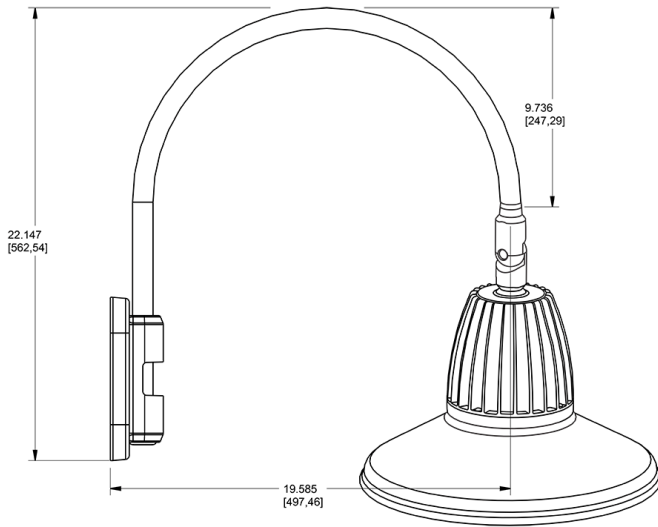

Dimensions

Features

- Adjustable 45° swivel joint
- Superior heat sink
- Die-cast aluminum housing
- 5-Year, No-Compromise Warranty

Ordering Matrix

Family	Wattage	Color Temp	Reflector	Shade	ShadeSize	Finish
GN5LED	26	N	R	ST	11	B
	13 = 13W 26 = 26W	Y = 3000K Warm N = 4000K Neutral	Blank = Flood R = Rectangular S = Spot	ST = Straight Shade	11 = 11" Blank = 15"	B = Black W = White A = Bronze S = Silver G = Hunter Green YL = Yellow LB = Light Blue BL = Royal Blue BWN = Brown I = Ivory R = Red