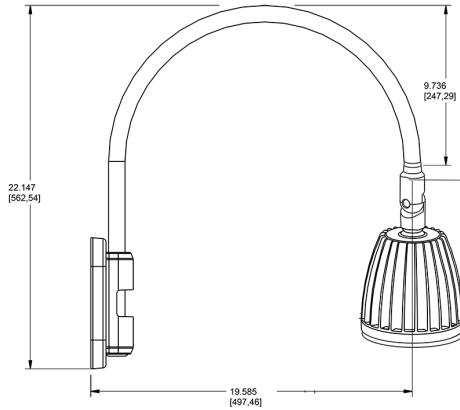

Lead Time:

12 - 14 weeks standard shipping.

Technical Specifications (continued)

Buy American Act Compliance:

RAB values USA manufacturing! Upon request, RAB may be able to manufacture this product to be compliant with the Buy American Act (BAA). Please contact customer service to request a quote for the product to be made BAA compliant.

Dimensions

Features

- Adjustable 45° swivel joint
- Superior heat sink
- Die-cast aluminum housing
- 5-Year, No-Compromise Warranty

Ordering Matrix

Family	Wattage	Color Temp	Reflector	Shade	ShadeSize	Finish
GN5LED	26	N	R			S
	13 = 13W 26 = 26W	Y = 3000K Warm N = 4000K Neutral	Blank = Flood R = Rectangular S = Spot	Blank = No Shade	Blank = No Shade Size	B = Black W = White A = Bronze S = Silver G = Hunter Green YL = Yellow LB = Light Blue BL = Royal Blue BWN = Brown I = Ivory R = Red