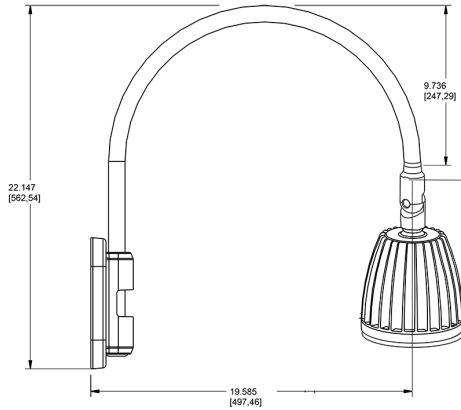

Technical Specifications

Compliance

UL Listed:

Suitable for wet locations. Suitable for mounting within 4ft (1.2m) of the ground.

IESNA LM-79 & lm-80 Testing:

RAB LED luminaires and LED components have been tested by an independent laboratory in accordance with IESNA lm-79 and lm-80

Lead Time:

12 - 14 weeks standard shipping.

Technical Specifications (continued)

Buy American Act Compliance:

RAB values USA manufacturing! Upon request, RAB may be able to manufacture this product to be compliant with the Buy American Act (BAA). Please contact customer service to request a quote for the product to be made BAA compliant.

Dimensions

Features

- Adjustable 45° swivel joint
- Superior heat sink
- Die-cast aluminum housing
- 5-Year, No-Compromise Warranty

Ordering Matrix

Family	Wattage	Color Temp	Reflector	Shade	ShadeSize	Finish
GN5LED	26	N	R			R
	13 = 13W 26 = 26W	Y = 3000K Warm N = 4000K Neutral	Blank = Flood R = Rectangular S = Spot	Blank = No Shade	Blank = No Shade Size	B = Black W = White A = Bronze S = Silver G = Hunter Green YL = Yellow LB = Light Blue BL = Royal Blue BWN = Brown I = Ivory R = Red