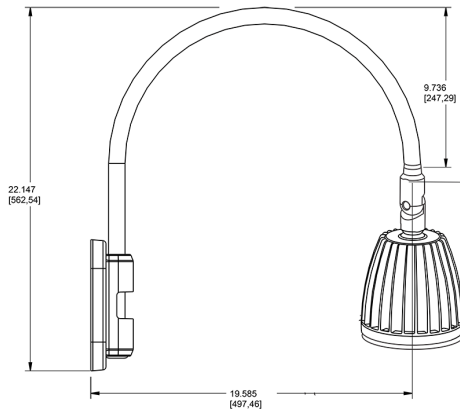

Dimensions

Features

- Adjustable 45° swivel joint
- Superior heat sink
- Die-cast aluminum housing
- 5-Year, No-Compromise Warranty

Ordering Matrix

Family	Wattage	Color Temp	Reflector	Shade	ShadeSize	Finish
GN5LED	26	N	R			B
	13 = 13W 26 = 26W	Y = 3000K Warm N = 4000K Neutral	Blank = Flood R = Rectangular S = Spot	Blank = No Shade	Blank = No Shade Size	B = Black W = White A = Bronze S = Silver G = Hunter Green YL = Yellow LB = Light Blue BL = Royal Blue BWN = Brown I = Ivory R = Red