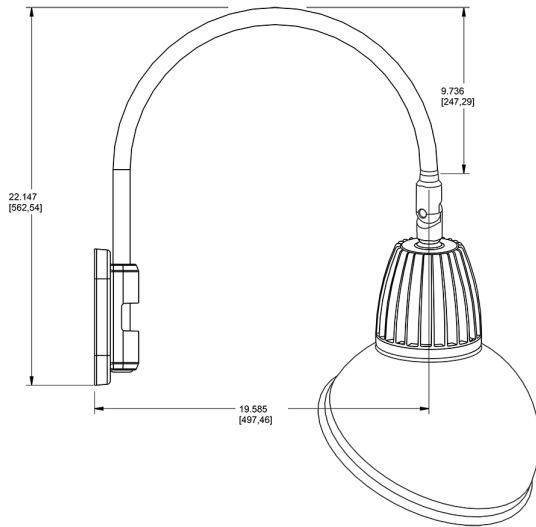

Technical Specifications

Compliance

UL Listed:

Suitable for wet locations. Suitable for mounting within 4ft (1.2m) of the ground.

IESNA LM-79 & lm-80 Testing:

RAB LED luminaires and LED components have been tested by an independent laboratory in accordance with IESNA lm-79 and lm-80

Dimensions

Features

- Adjustable 45° swivel joint
- Superior heat sink
- Die-cast aluminum housing
- 5-Year, No-Compromise Warranty

Ordering Matrix

Family	Wattage	Color Temp	Reflector	Shade	ShadeSize	Finish
GN5LED	26	N	R	AD		I
	13 = 13W 26 = 26W	Y = 3000K Warm N = 4000K Neutral	Blank = Flood R = Rectangular S = Spot	AD = Angled Dome	11 = 11" Blank = 15"	B = Black W = White A = Bronze S = Silver G = Hunter Green YL = Yellow LB = Light Blue BL = Royal Blue BWN = Brown I = Ivory R = Red