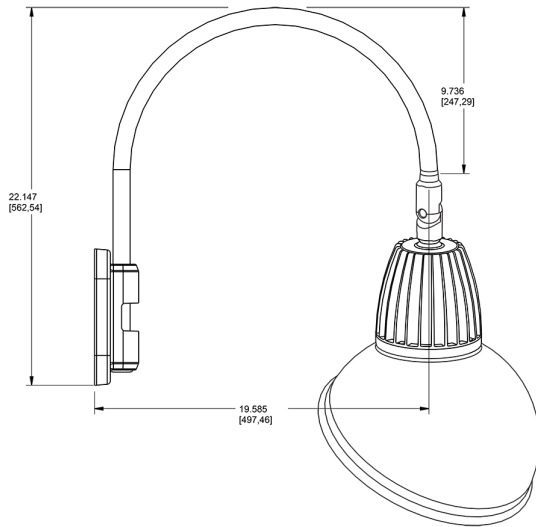

Technical Specifications

Compliance

UL Listed:

Suitable for wet locations. Suitable for mounting within 4ft (1.2m) of the ground.

IESNA LM-79 & lm-80 Testing:

RAB LED luminaires and LED components have been tested by an independent laboratory in accordance with IESNA lm-79 and lm-80

Dimensions

Features

- Adjustable 45° swivel joint
- Superior heat sink
- Die-cast aluminum housing
- 5-Year, No-Compromise Warranty

Ordering Matrix

Family	Wattage	Color Temp	Reflector	Shade	ShadeSize	Finish
GN5LED	26	N	R	AD		A
	13 = 13W 26 = 26W	Y = 3000K Warm N = 4000K Neutral	Blank = Flood R = Rectangular S = Spot	AD = Angled Dome	11 = 11" Blank = 15"	B = Black W = White A = Bronze S = Silver G = Hunter Green YL = Yellow LB = Light Blue BL = Royal Blue BWN = Brown I = Ivory R = Red