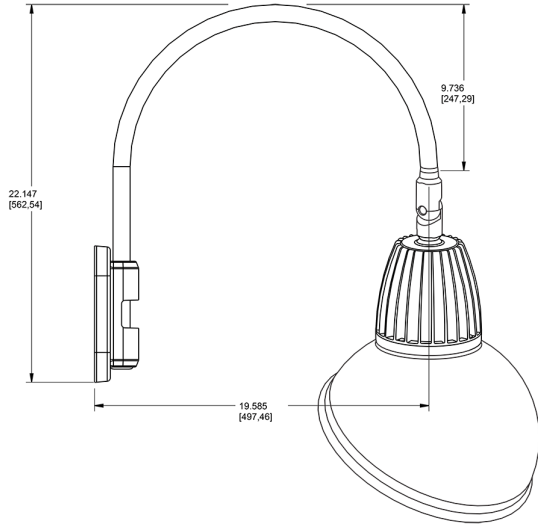

Dimensions

Features

- Adjustable 45° swivel joint
- Superior heat sink
- Die-cast aluminum housing
- 5-Year, No-Compromise Warranty

Ordering Matrix

Family	Wattage	Color Temp	Reflector	Shade	ShadeSize	Finish
GN5LED	26	N	R	AD	11	YL
	13 = 13W 26 = 26W	Y = 3000K Warm N = 4000K Neutral	Blank = Flood R = Rectangular S = Spot	AD = Angled Dome	11 = 11" Blank = 15"	B = Black W = White A = Bronze S = Silver G = Hunter Green YL = Yellow LB = Light Blue BL = Royal Blue BWN = Brown I = Ivory R = Red