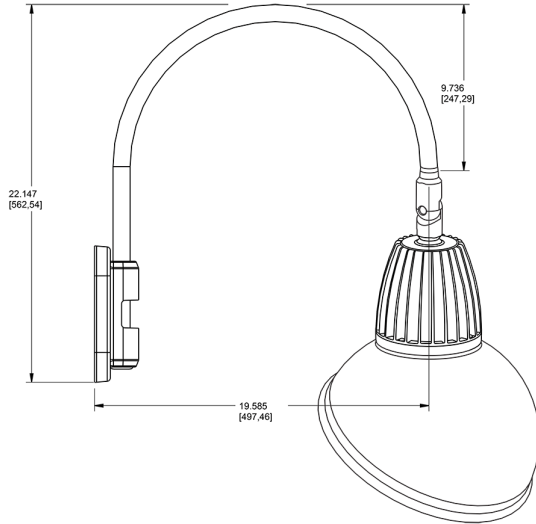

Dimensions

Features

- Adjustable 45° swivel joint
- Superior heat sink
- Die-cast aluminum housing
- 5-Year, No-Compromise Warranty

Ordering Matrix

Family	Wattage	Color Temp	Reflector	Shade	ShadeSize	Finish
GN5LED	26	N	R	AD	11	W
	13 = 13W 26 = 26W	Y = 3000K Warm N = 4000K Neutral	Blank = Flood R = Rectangular S = Spot	AD = Angled Dome	11 = 11" Blank = 15"	B = Black W = White A = Bronze S = Silver G = Hunter Green YL = Yellow LB = Light Blue BL = Royal Blue BWN = Brown I = Ivory R = Red