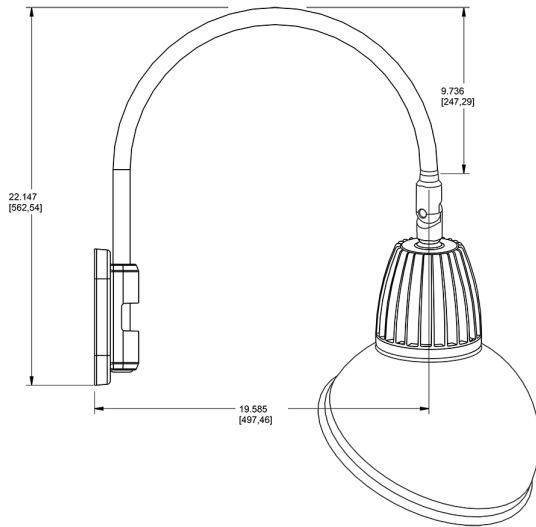

Dimensions

Features

- Adjustable 45° swivel joint
- Superior heat sink
- Die-cast aluminum housing
- 5-Year, No-Compromise Warranty

Ordering Matrix

Family	Wattage	Color Temp	Reflector	Shade	ShadeSize	Finish
GN5LED	26	N	R	AD	11	BL
	13 = 13W 26 = 26W	Y = 3000K Warm N = 4000K Neutral	Blank = Flood R = Rectangular S = Spot	AD = Angled Dome	11 = 11" Blank = 15"	B = Black W = White A = Bronze S = Silver G = Hunter Green YL = Yellow LB = Light Blue BL = Royal Blue BWN = Brown I = Ivory R = Red