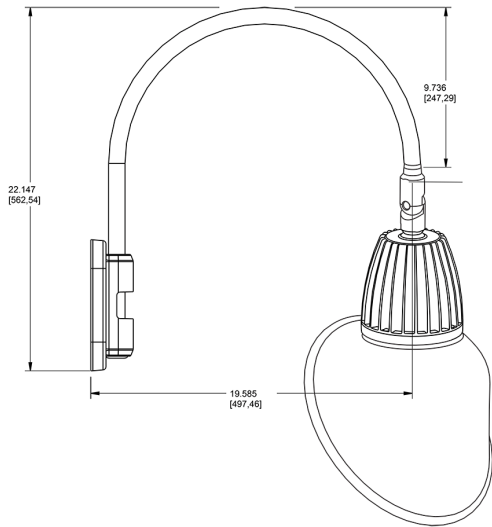

Dimensions

Features

- Adjustable 45° swivel joint
- Superior heat sink
- Die-cast aluminum housing
- 5-Year, No-Compromise Warranty

Ordering Matrix

Family	Wattage	Color Temp	Reflector	Shade	ShadeSize	Finish
GN5LED	26	N	R	AC		W
	13 = 13W 26 = 26W	Y = 3000K Warm N = 4000K Neutral	Blank = Flood R = Rectangular S = Spot	AC = Angled Cone	11 = 11" Blank = 15"	B = Black W = White A = Bronze S = Silver G = Hunter Green YL = Yellow LB = Light Blue BL = Royal Blue BWN = Brown I = Ivory R = Red