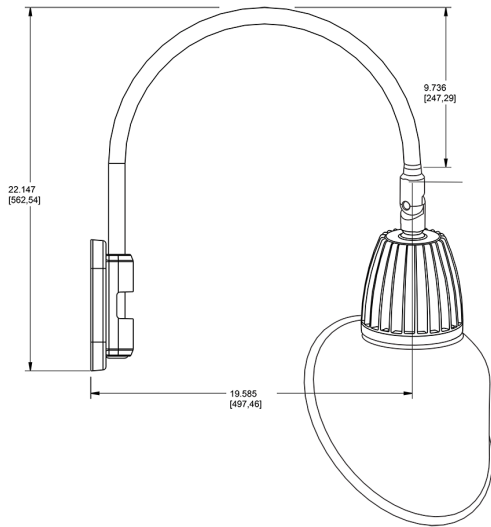

Dimensions

Features

- Adjustable 45° swivel joint
- Superior heat sink
- Die-cast aluminum housing
- 5-Year, No-Compromise Warranty

Ordering Matrix

Family	Wattage	Color Temp	Reflector	Shade	ShadeSize	Finish
GN5LED	26	N	R	AC	11	W
	13 = 13W 26 = 26W	Y = 3000K Warm N = 4000K Neutral	Blank = Flood R = Rectangular S = Spot	AC = Angled Cone	11 = 11" Blank = 15"	B = Black W = White A = Bronze S = Silver G = Hunter Green YL = Yellow LB = Light Blue BL = Royal Blue BWN = Brown I = Ivory R = Red