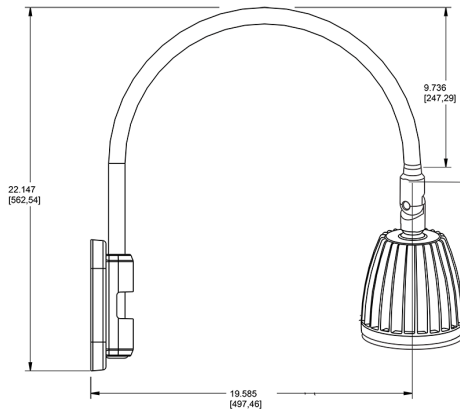

Technical Specifications

Compliance

UL Listed:

Suitable for wet locations. Suitable for mounting within 4ft (1.2m) of the ground.

IESNA LM-79 & lm-80 Testing:

RAB LED luminaires and LED components have been tested by an independent laboratory in accordance with IESNA lm-79 and lm-80

Dimensions

Features

- Adjustable 45° swivel joint
- Superior heat sink
- Die-cast aluminum housing
- 5-Year, No-Compromise Warranty

Ordering Matrix

Family	Wattage	Color Temp	Reflector	Shade	ShadeSize	Finish
GN5LED	26	N				LB
	13 = 13W 26 = 26W	Y = 3000K Warm N = 4000K Neutral	Blank = Flood R = Rectangular S = Spot	Blank = No Shade	Blank = No Shade Size	B = Black W = White A = Bronze S = Silver G = Hunter Green YL = Yellow LB = Light Blue BL = Royal Blue BWN = Brown I = Ivory R = Red