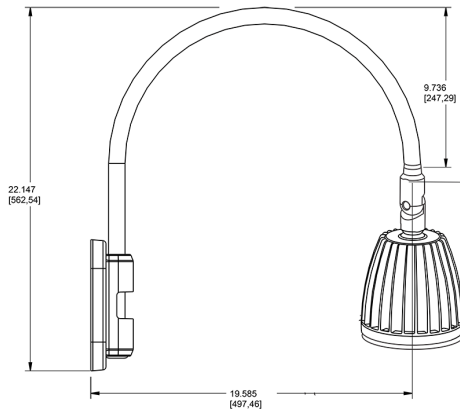

Technical Specifications

Compliance

UL Listed:

Suitable for wet locations. Suitable for mounting within 4ft (1.2m) of the ground.

IESNA LM-79 & lm-80 Testing:

RAB LED luminaires and LED components have been tested by an independent laboratory in accordance with IESNA lm-79 and lm-80

Dimensions

Features

- Adjustable 45° swivel joint
- Superior heat sink
- Die-cast aluminum housing
- 5-Year, No-Compromise Warranty

Ordering Matrix

Family	Wattage	Color Temp	Reflector	Shade	ShadeSize	Finish
GN5LED	26	N				G
	13 = 13W 26 = 26W	Y = 3000K Warm N = 4000K Neutral	Blank = Flood R = Rectangular S = Spot	Blank = No Shade	Blank = No Shade Size	B = Black W = White A = Bronze S = Silver G = Hunter Green YL = Yellow LB = Light Blue BL = Royal Blue BWN = Brown I = Ivory R = Red