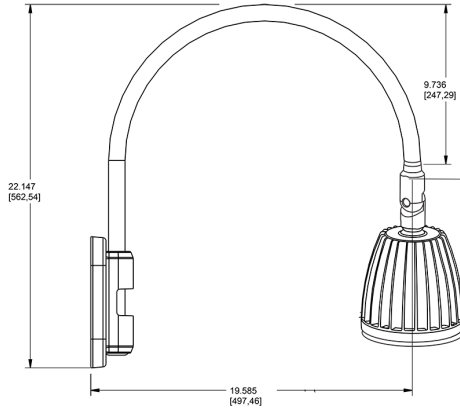

Technical Specifications

Compliance

UL Listed:

Suitable for wet locations. Suitable for mounting within 4ft (1.2m) of the ground.

IESNA LM-79 & lm-80 Testing:

RAB LED luminaires and LED components have been tested by an independent laboratory in accordance with IESNA lm-79 and lm-80

Dimensions

Features

- Adjustable 45° swivel joint
- Superior heat sink
- Die-cast aluminum housing
- 5-Year, No-Compromise Warranty

Ordering Matrix

Family	Wattage	Color Temp	Reflector	Shade	ShadeSize	Finish
GN5LED	26	N				BL
	13 = 13W 26 = 26W	Y = 3000K Warm N = 4000K Neutral	Blank = Flood R = Rectangular S = Spot	Blank = No Shade	Blank = No Shade Size	B = Black W = White A = Bronze S = Silver G = Hunter Green YL = Yellow LB = Light Blue BL = Royal Blue BWN = Brown I = Ivory R = Red