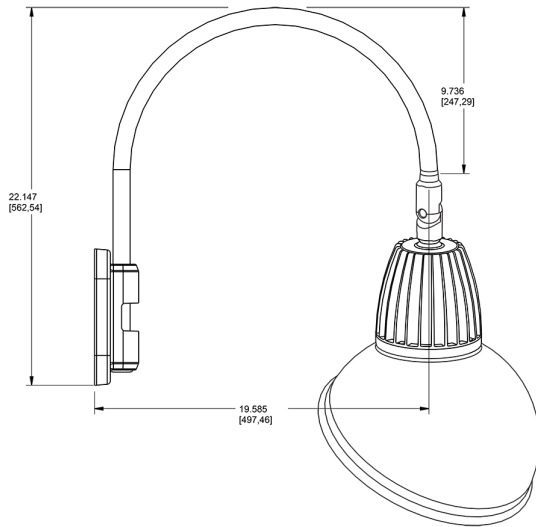

Dimensions

Features

- Adjustable 45° swivel joint
- Superior heat sink
- Die-cast aluminum housing
- 5-Year, No-Compromise Warranty

Ordering Matrix

Family	Wattage	Color Temp	Reflector	Shade	ShadeSize	Finish
GN5LED	26	N		AD		W
	13 = 13W 26 = 26W	Y = 3000K Warm N = 4000K Neutral	Blank = Flood R = Rectangular S = Spot	AD = Angled Dome	11 = 11" Blank = 15"	B = Black W = White A = Bronze S = Silver G = Hunter Green YL = Yellow LB = Light Blue BL = Royal Blue BWN = Brown I = Ivory R = Red