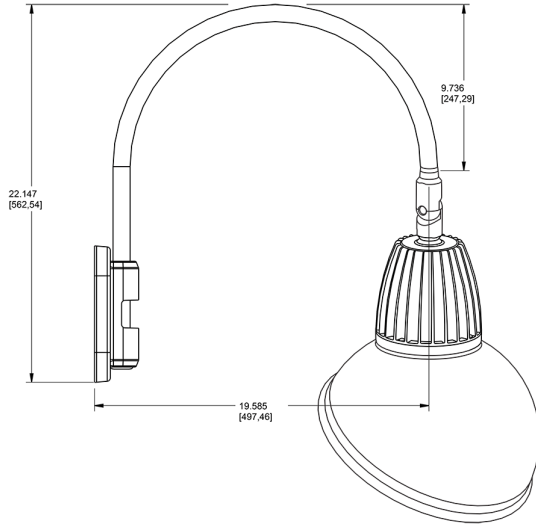

Technical Specifications

Compliance

UL Listed:

Suitable for wet locations. Suitable for mounting within 4ft (1.2m) of the ground.

IESNA LM-79 & lm-80 Testing:

RAB LED luminaires and LED components have been tested by an independent laboratory in accordance with IESNA lm-79 and lm-80

Dimensions

Features

- Adjustable 45° swivel joint
- Superior heat sink
- Die-cast aluminum housing
- 5-Year, No-Compromise Warranty

Ordering Matrix

Family	Wattage	Color Temp	Reflector	Shade	ShadeSize	Finish
GN5LED	26	N		AD		G
	13 = 13W 26 = 26W	Y = 3000K Warm N = 4000K Neutral	Blank = Flood R = Rectangular S = Spot	AD = Angled Dome	11 = 11" Blank = 15"	B = Black W = White A = Bronze S = Silver G = Hunter Green YL = Yellow LB = Light Blue BL = Royal Blue BWN = Brown I = Ivory R = Red