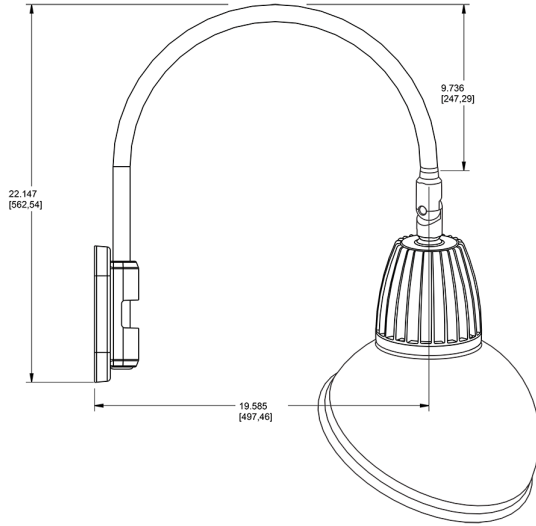

Dimensions

Features

- Adjustable 45° swivel joint
- Superior heat sink
- Die-cast aluminum housing
- 5-Year, No-Compromise Warranty

Ordering Matrix

Family	Wattage	Color Temp	Reflector	Shade	ShadeSize	Finish
GN5LED	26	N		AD	11	B
	13 = 13W 26 = 26W	Y = 3000K Warm N = 4000K Neutral	Blank = Flood R = Rectangular S = Spot	AD = Angled Dome	11 = 11" Blank = 15"	B = Black W = White A = Bronze S = Silver G = Hunter Green YL = Yellow LB = Light Blue BL = Royal Blue BWN = Brown I = Ivory R = Red