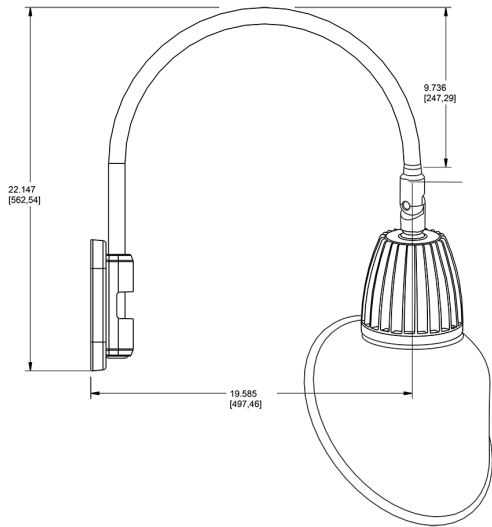

Dimensions

Features

- Adjustable 45° swivel joint
- Superior heat sink
- Die-cast aluminum housing
- 5-Year, No-Compromise Warranty

Ordering Matrix

Family	Wattage	Color Temp	Reflector	Shade	ShadeSize	Finish
GN5LED	26	N		AC		W
	13 = 13W 26 = 26W	Y = 3000K Warm N = 4000K Neutral	Blank = Flood R = Rectangular S = Spot	AC = Angled Cone	11 = 11" Blank = 15"	B = Black W = White A = Bronze S = Silver G = Hunter Green YL = Yellow LB = Light Blue BL = Royal Blue BWN = Brown I = Ivory R = Red