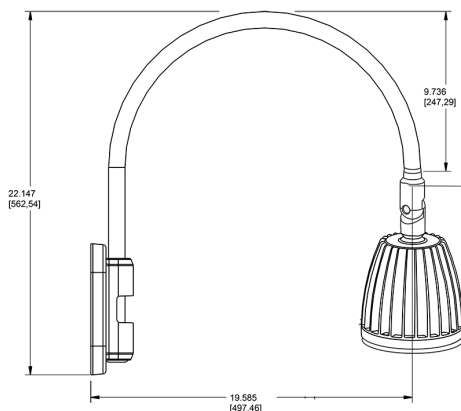

Technical Specifications

Compliance

UL Listed:

Suitable for wet locations. Suitable for mounting within 4ft (1.2m) of the ground.

IESNA LM-79 & lm-80 Testing:

RAB LED luminaires and LED components have been tested by an independent laboratory in accordance with IESNA lm-79 and lm-80

Dimensions

Features

- Adjustable 45° swivel joint
- Superior heat sink
- Die-cast aluminum housing
- 5-Year, No-Compromise Warranty

Ordering Matrix

Family	Wattage	Color Temp	Reflector	Shade	ShadeSize	Finish
GN5LED	26	N				A
	13 = 13W 26 = 26W	Y = 3000K Warm N = 4000K Neutral	Blank = Flood R = Rectangular S = Spot	Blank = No Shade	Blank = No Shade Size	B = Black W = White A = Bronze S = Silver G = Hunter Green YL = Yellow LB = Light Blue BL = Royal Blue BWN = Brown I = Ivory R = Red