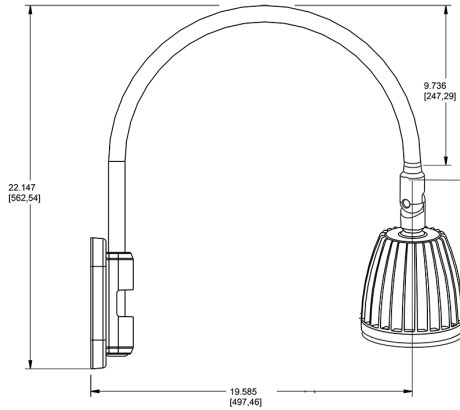

Lead Time:

12 - 14 weeks standard shipping.

Technical Specifications (continued)

Buy American Act Compliance:

RAB values USA manufacturing! Upon request, RAB may be able to manufacture this product to be compliant with the Buy American Act (BAA). Please contact customer service to request a quote for the product to be made BAA compliant.

Dimensions

Features

- Adjustable 45° swivel joint
- Superior heat sink
- Die-cast aluminum housing
- 5-Year, No-Compromise Warranty

Ordering Matrix

Family	Wattage	Color Temp	Reflector	Shade	ShadeSize	Finish
GN5LED	13	Y				YL
	13 = 13W 26 = 26W	Y = 3000K Warm N = 4000K Neutral	Blank = Flood R = Rectangular S = Spot	Blank = No Shade	Blank = No Shade Size	B = Black W = White A = Bronze S = Silver G = Hunter Green YL = Yellow LB = Light Blue BL = Royal Blue BWN = Brown I = Ivory R = Red