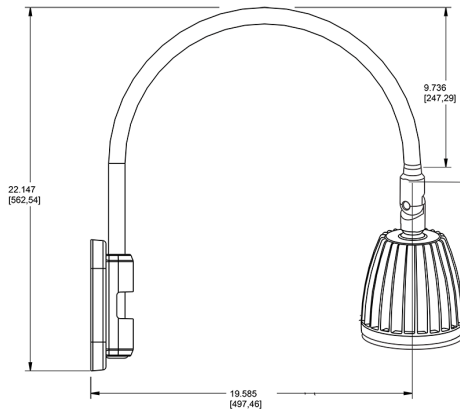

Dimensions

Features

- Adjustable 45° swivel joint
- Superior heat sink
- Die-cast aluminum housing
- 5-Year, No-Compromise Warranty

Ordering Matrix

Family	Wattage	Color Temp	Reflector	Shade	ShadeSize	Finish
GN5LED	13	Y	S			W
	13 = 13W 26 = 26W	Y = 3000K Warm N = 4000K Neutral	Blank = Flood R = Rectangular S = Spot	Blank = No Shade	Blank = No Shade Size	B = Black W = White A = Bronze S = Silver G = Hunter Green YL = Yellow LB = Light Blue BL = Royal Blue BWN = Brown I = Ivory R = Red