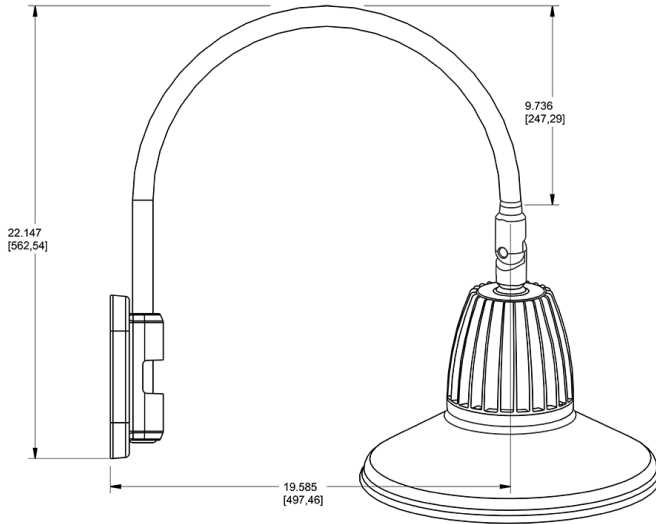

Technical Specifications

Compliance

UL Listed:

Suitable for wet locations. Suitable for mounting within 4ft (1.2m) of the ground.

IESNA LM-79 & lm-80 Testing:

RAB LED luminaires and LED components have been tested by an independent laboratory in accordance with IESNA lm-79 and lm-80

Dimensions

Features

- Adjustable 45° swivel joint
- Superior heat sink
- Die-cast aluminum housing
- 5-Year, No-Compromise Warranty

Ordering Matrix

Family	Wattage	Color Temp	Reflector	Shade	ShadeSize	Finish
GN5LED	13	Y		ST		A
	13 = 13W 26 = 26W	Y = 3000K Warm N = 4000K Neutral	Blank = Flood R = Rectangular S = Spot	ST = Straight Shade	11 = 11" Blank = 15"	B = Black W = White A = Bronze S = Silver G = Hunter Green YL = Yellow LB = Light Blue BL = Royal Blue BWN = Brown I = Ivory R = Red