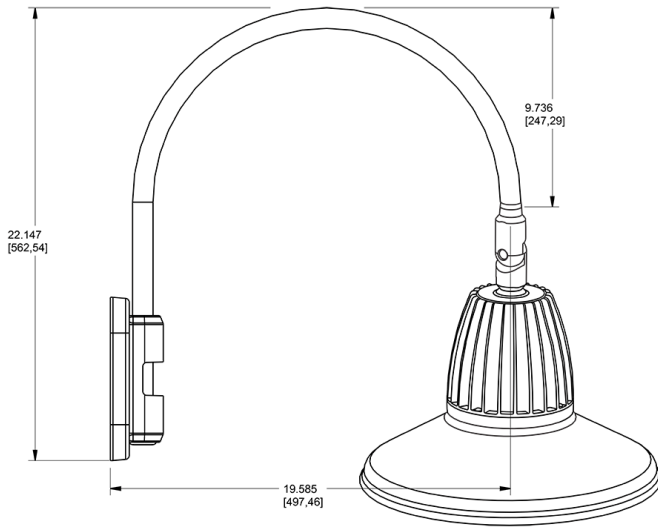

Dimensions

Features

- Adjustable 45° swivel joint
- Superior heat sink
- Die-cast aluminum housing
- 5-Year, No-Compromise Warranty

Ordering Matrix

Family	Wattage	Color Temp	Reflector	Shade	ShadeSize	Finish
GN5LED	13	Y	S	ST		W
	13 = 13W 26 = 26W	Y = 3000K Warm N = 4000K Neutral	Blank = Flood R = Rectangular S = Spot	ST = Straight Shade	11 = 11" Blank = 15"	B = Black W = White A = Bronze S = Silver G = Hunter Green YL = Yellow LB = Light Blue BL = Royal Blue BWN = Brown I = Ivory R = Red