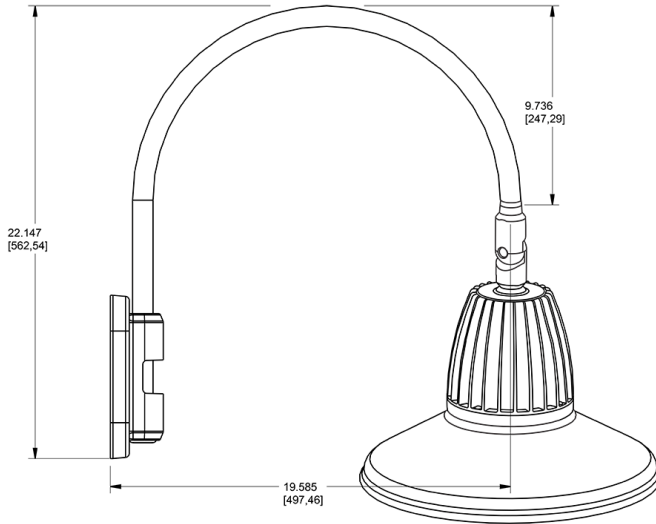

Technical Specifications

Compliance

UL Listed:

Suitable for wet locations. Suitable for mounting within 4ft (1.2m) of the ground.

IESNA LM-79 & lm-80 Testing:

RAB LED luminaires and LED components have been tested by an independent laboratory in accordance with IESNA lm-79 and lm-80

Dimensions

Features

- Adjustable 45° swivel joint
- Superior heat sink
- Die-cast aluminum housing
- 5-Year, No-Compromise Warranty

Ordering Matrix

Family	Wattage	Color Temp	Reflector	Shade	ShadeSize	Finish
GN5LED	13	Y	S	ST		I
	13 = 13W 26 = 26W	Y = 3000K Warm N = 4000K Neutral	Blank = Flood R = Rectangular S = Spot	ST = Straight Shade	11 = 11" Blank = 15"	B = Black W = White A = Bronze S = Silver G = Hunter Green YL = Yellow LB = Light Blue BL = Royal Blue BWN = Brown I = Ivory R = Red