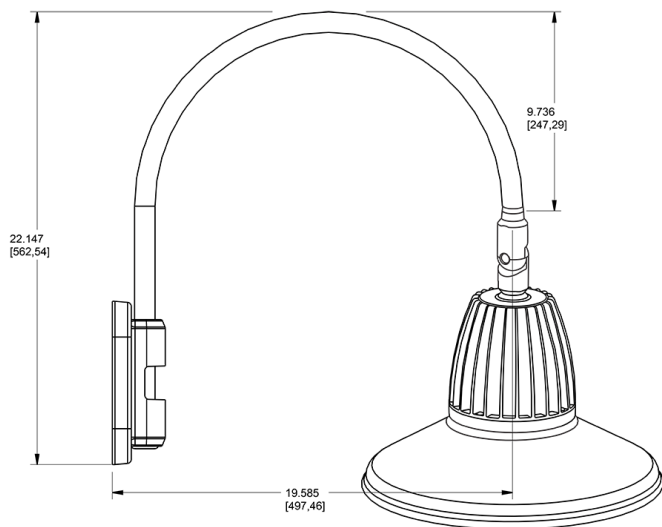

Dimensions

Features

- Adjustable 45° swivel joint
- Superior heat sink
- Die-cast aluminum housing
- 5-Year, No-Compromise Warranty

Ordering Matrix

Family	Wattage	Color Temp	Reflector	Shade	ShadeSize	Finish
GN5LED	13	Y	S	ST	11	B
	13 = 13W 26 = 26W	Y = 3000K Warm N = 4000K Neutral	Blank = Flood R = Rectangular S = Spot	ST = Straight Shade	11 = 11" Blank = 15"	B = Black W = White A = Bronze S = Silver G = Hunter Green YL = Yellow LB = Light Blue BL = Royal Blue BWN = Brown I = Ivory R = Red