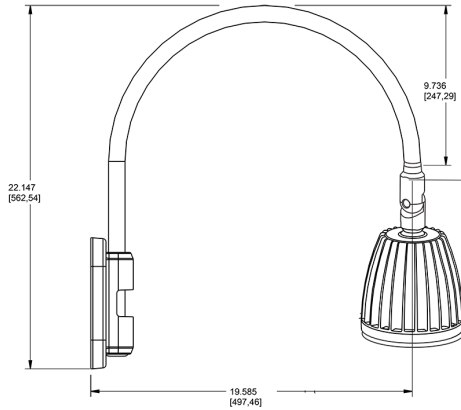

Technical Specifications

Compliance

UL Listed:

Suitable for wet locations. Suitable for mounting within 4ft (1.2m) of the ground.

IESNA LM-79 & lm-80 Testing:

RAB LED luminaires and LED components have been tested by an independent laboratory in accordance with IESNA lm-79 and lm-80

Lead Time:

12 - 14 weeks standard shipping.

Technical Specifications (continued)

Buy American Act Compliance:

RAB values USA manufacturing! Upon request, RAB may be able to manufacture this product to be compliant with the Buy American Act (BAA). Please contact customer service to request a quote for the product to be made BAA compliant.

Dimensions

Features

- Adjustable 45° swivel joint
- Superior heat sink
- Die-cast aluminum housing
- 5-Year, No-Compromise Warranty

Ordering Matrix

Family	Wattage	Color Temp	Reflector	Shade	ShadeSize	Finish
GN5LED	13	Y	S			R